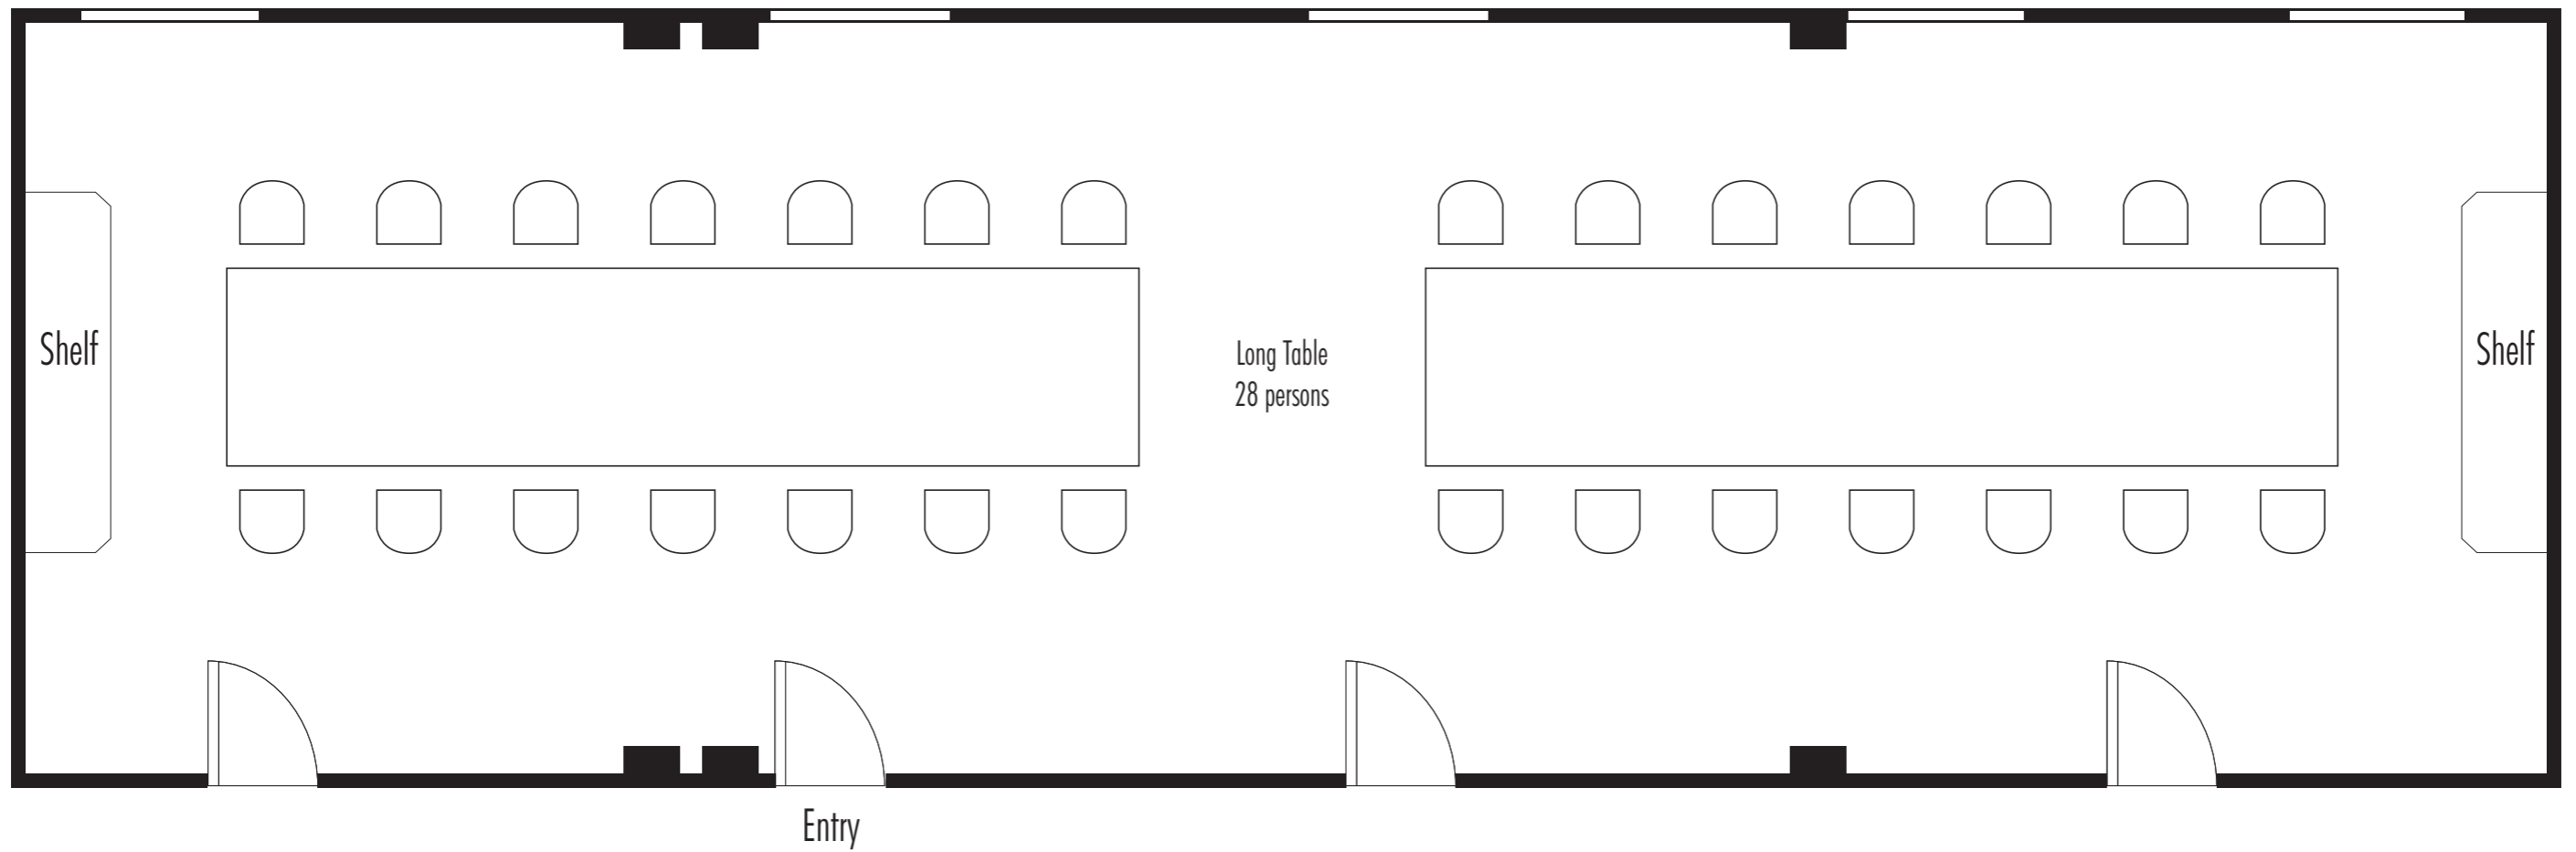

Ceiling Height  
3.7 m to 5.1 m / 12 feet to 16 feet

Long Table 28 persons

Royal | 富逸廳

HOUSE 1881

■ Pillar

Royal | 富逸廳

HOUSE 1881