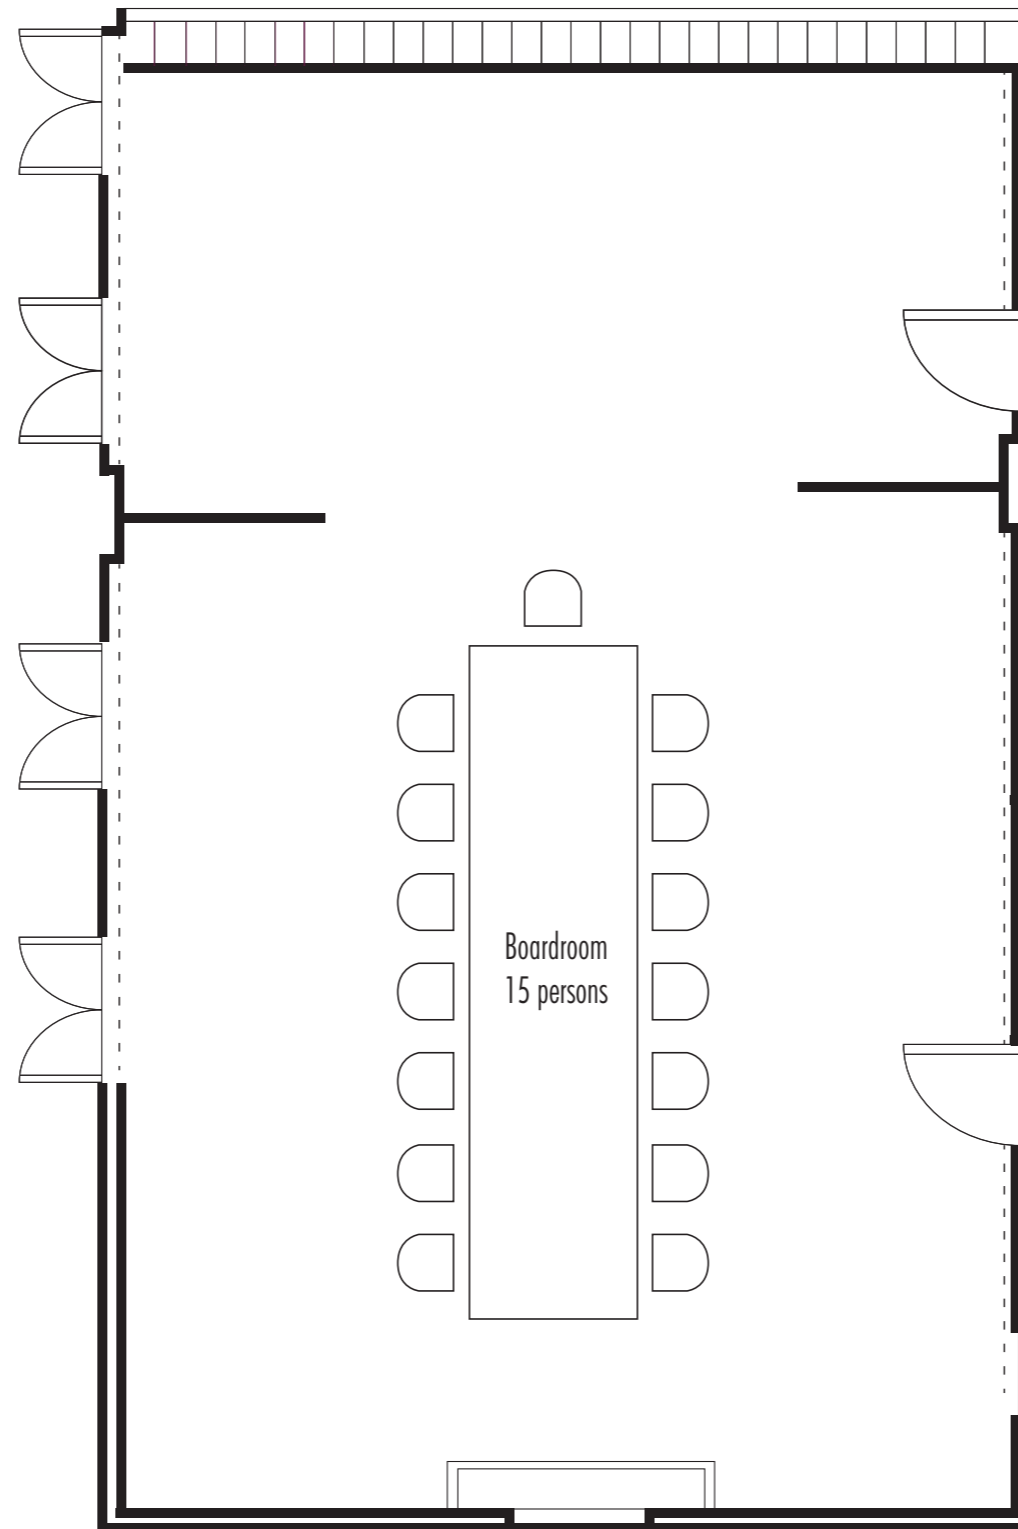

Ceiling Height
3.7 m / 12 feet

Tea Room | 茶居

Round Table	36 persons
U Shape	17 persons
Boardroom	15 persons
Hallow Shape	20 persons

HOUSE 1881

Tea Room | 茶居

Tea Room | 茶居

HOUSE 1881

Tea Room | 茶居

HOUSE 1881

Tea Room | 茶居