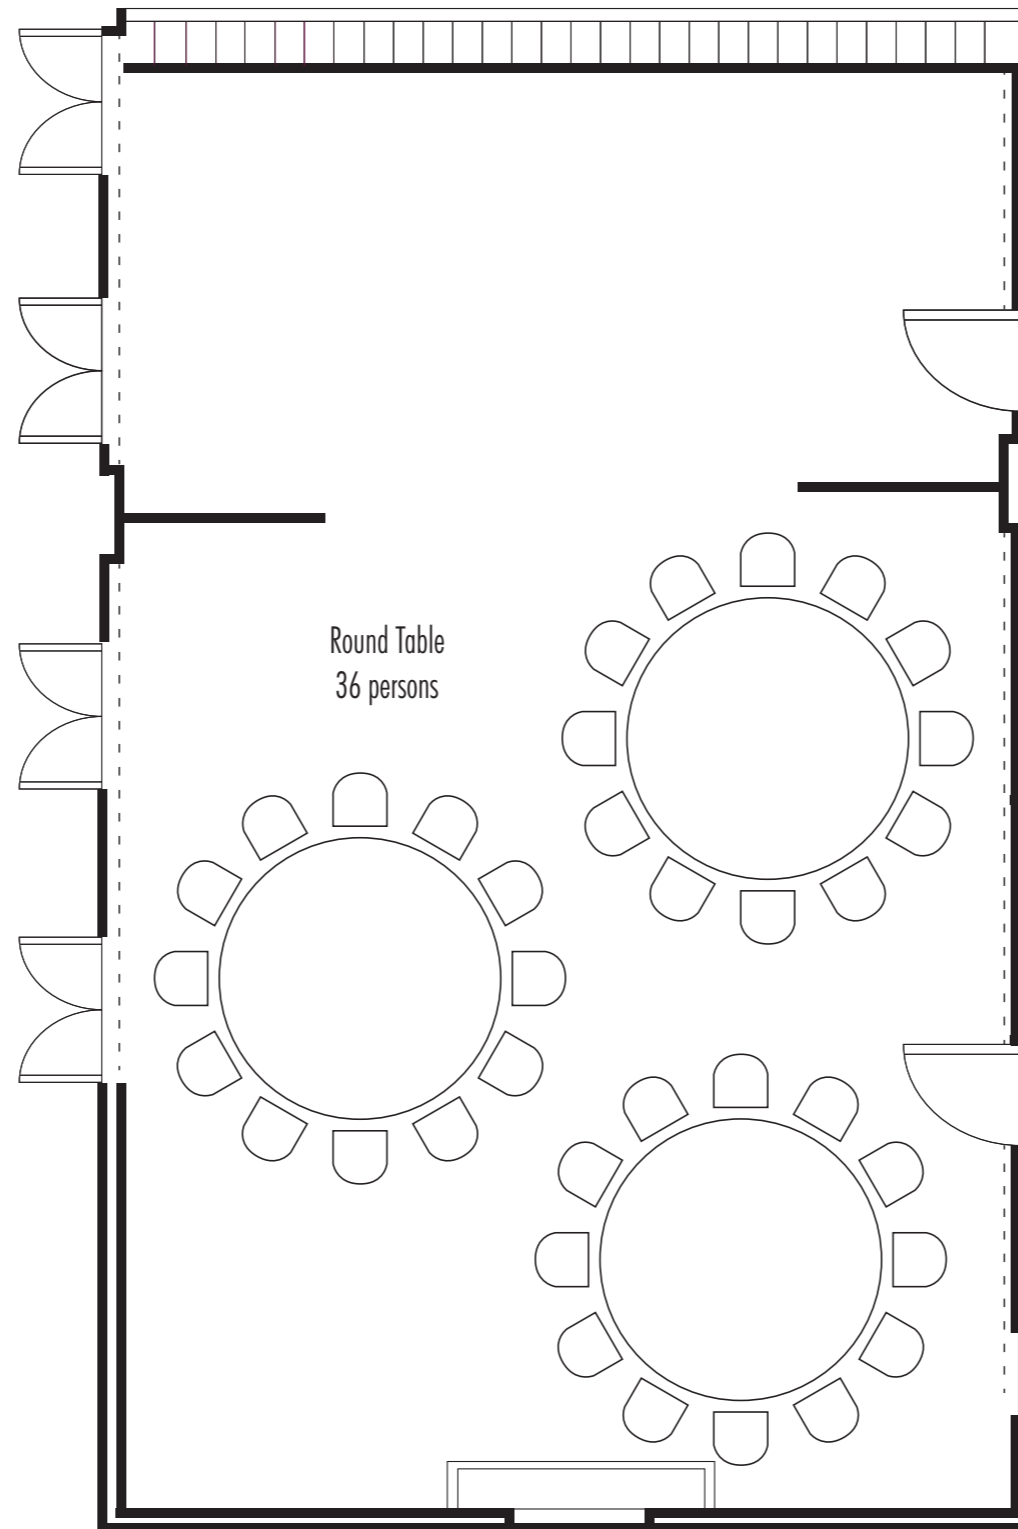

Ceiling Height
3.7 m / 12 feet

Tea Room | 茶居

Round Table	36 persons
U Shape	17 persons
Boardroom	15 persons
Hallow Shape	20 persons

HOUSE 1881

Tea Room | 茶居

Tea Room | 茶居

HOUSE 1881

Tea Room | 茶居

HOUSE 1881

Tea Room | 茶居