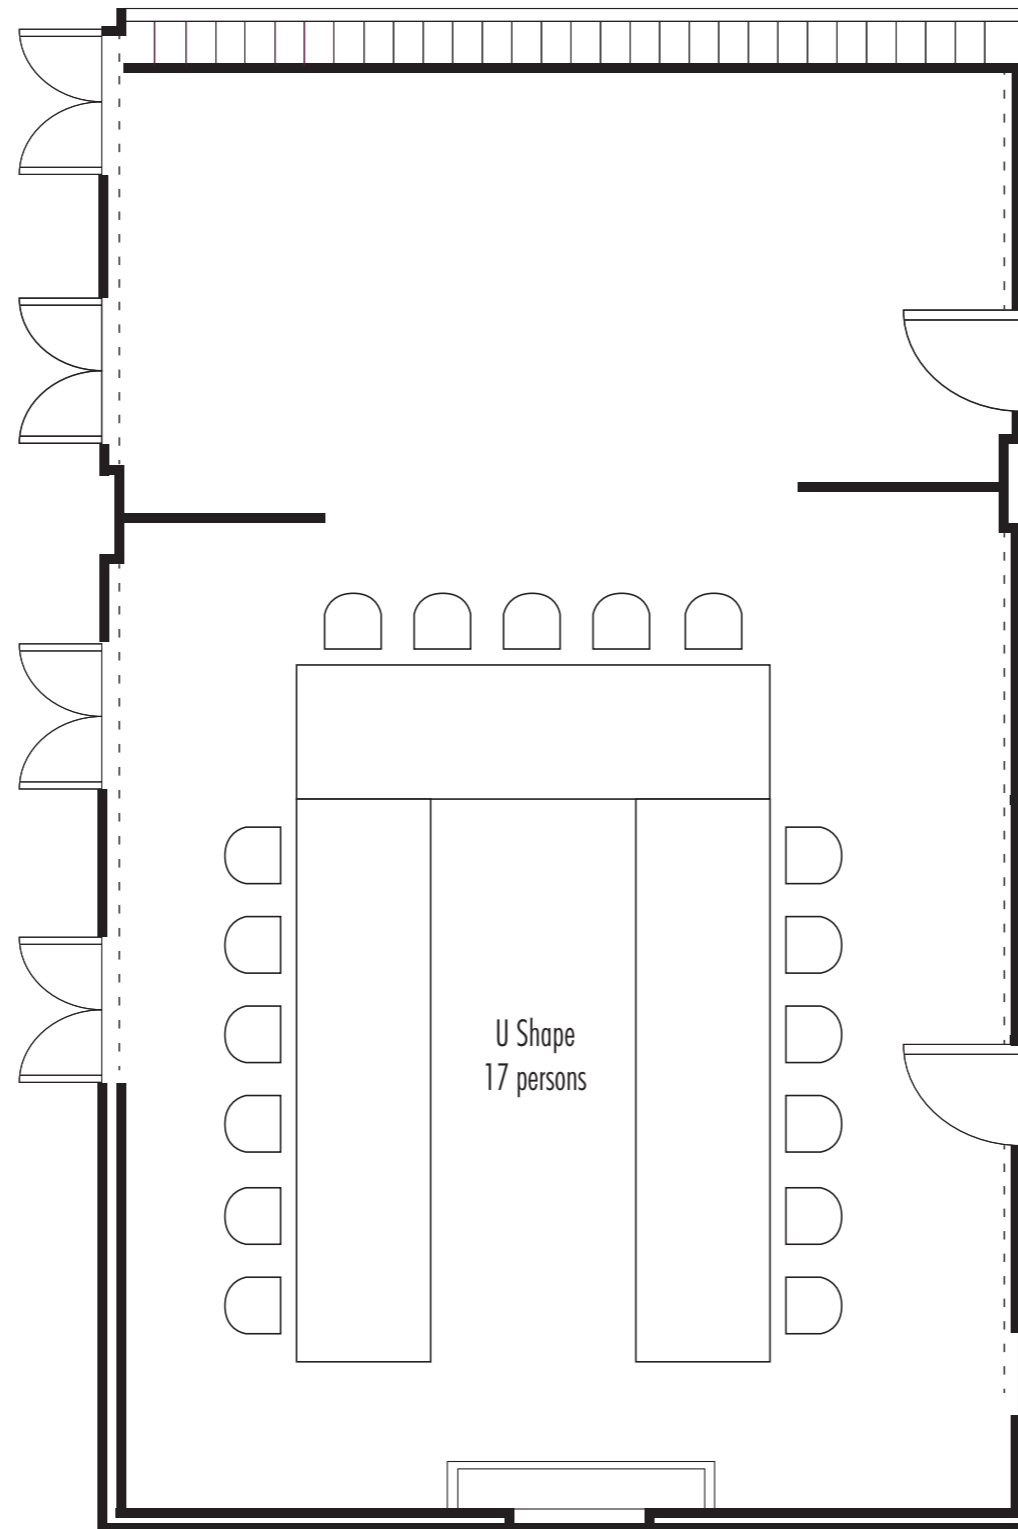

Ceiling Height
3.7 m / 12 feet

Tea Room | 茶居

Round Table	36 persons
U Shape	17 persons
Boardroom	15 persons
Hallow Shape	20 persons

HOUSE 1881

Tea Room | 茶居

Tea Room | 茶居

HOUSE 1881

Tea Room | 茶居

HOUSE 1881

Tea Room | 茶居