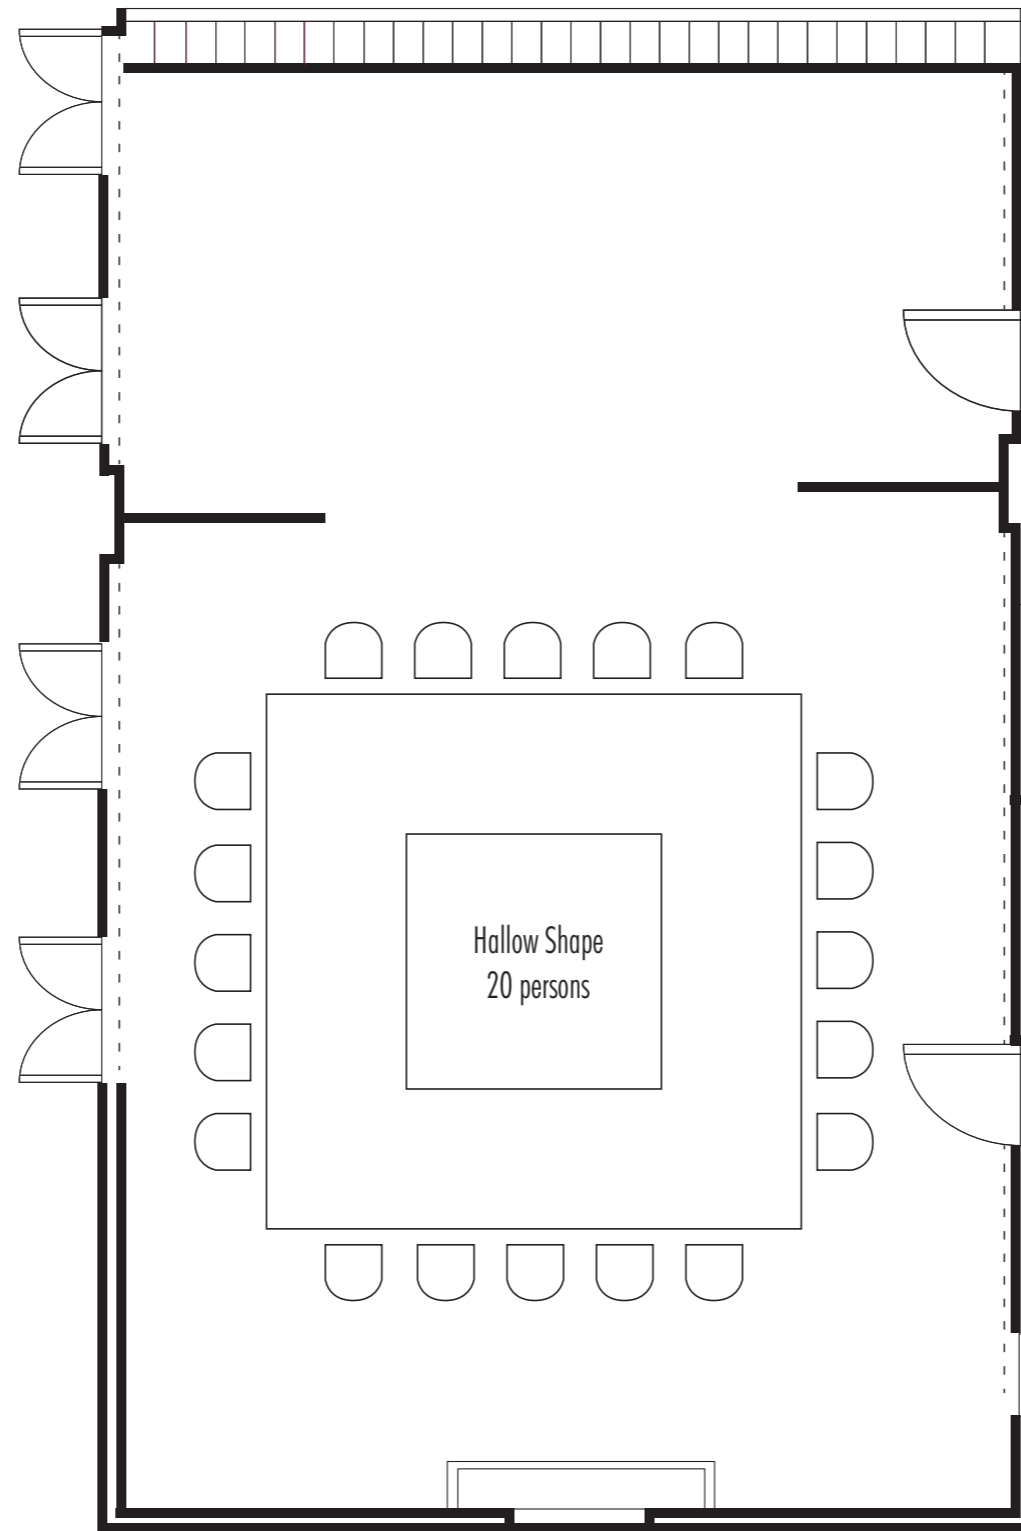

Ceiling Height
3.7 m / 12 feet

Tea Room | 茶居

Round Table	36 persons
U Shape	17 persons
Boardroom	15 persons
Hallow Shape	20 persons

HOUSE 1881

Tea Room | 茶居

Tea Room | 茶居

HOUSE 1881

Tea Room | 茶居

HOUSE 1881

Tea Room | 茶居